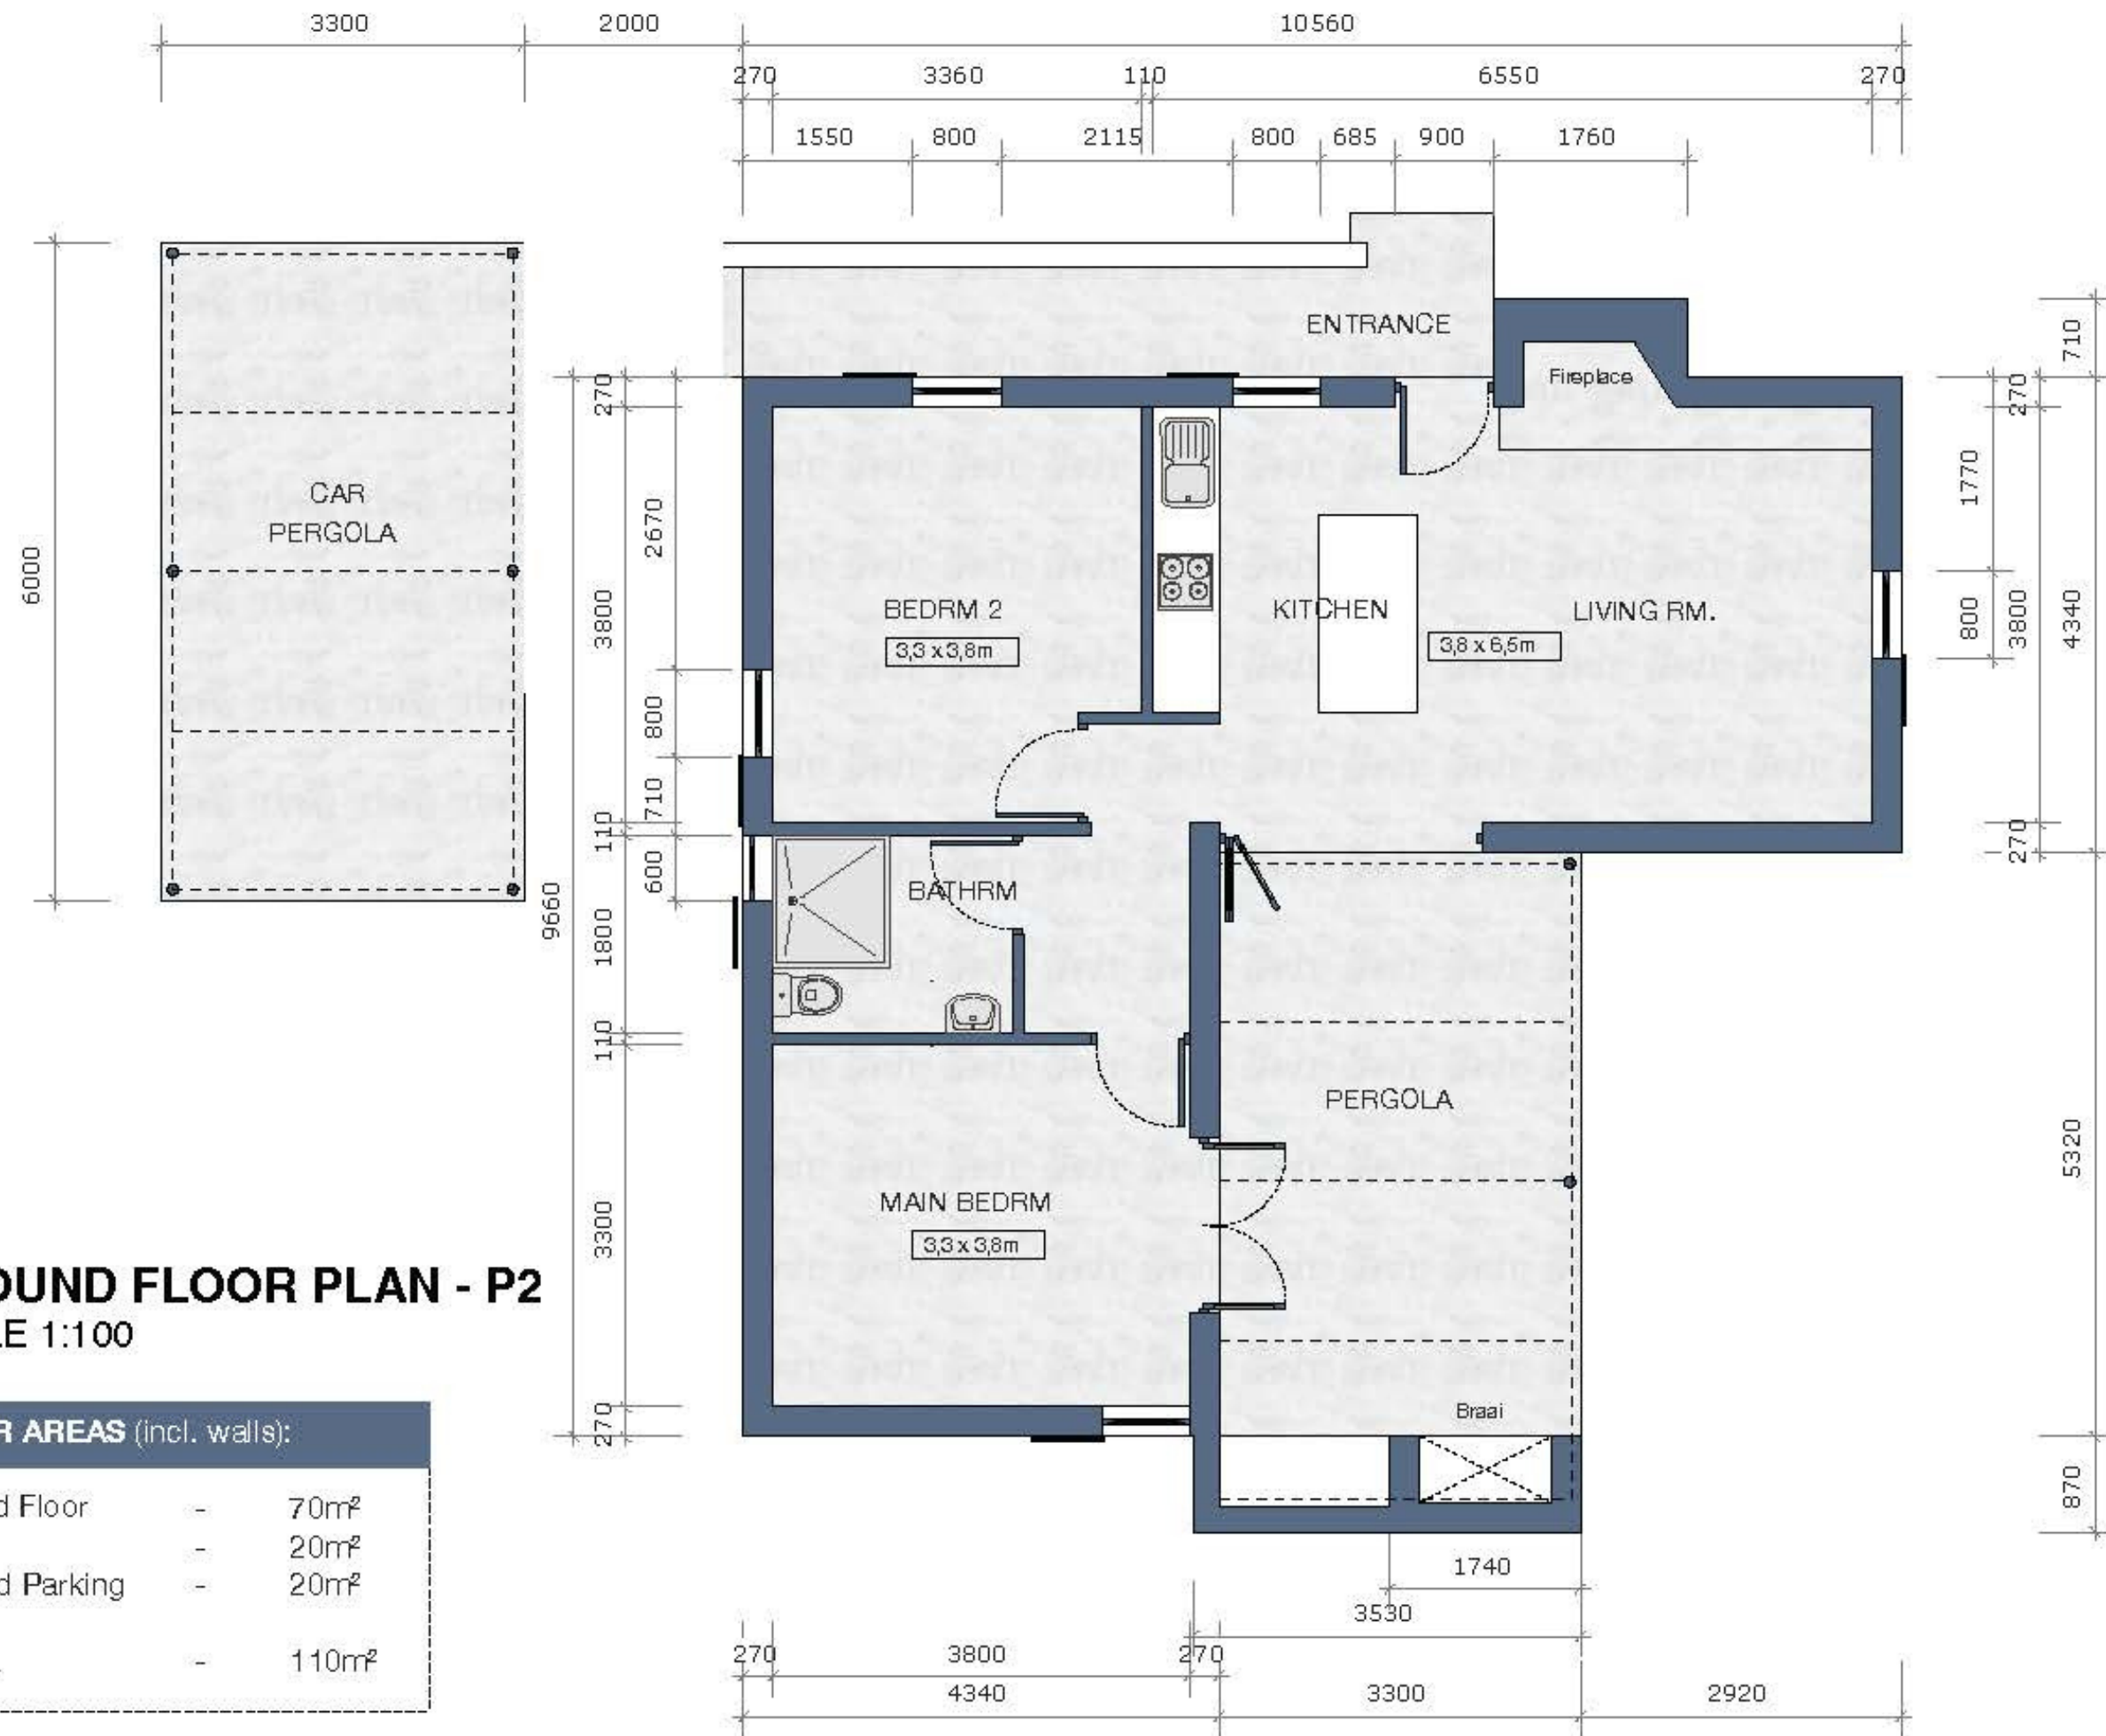

Design P1-F

95sqm

Homely Property Developers

Design P2-F

110sqm

Homely Property Developers

GROUND FLOOR PLAN - P2
SCALE 1:100

FLOOR AREAS (incl. walls):		
Ground Floor	-	70m ²
Patio	-	20m ²
Shaded Parking	-	20m ²
TOTAL	-	110m²

Design P3-F

136sqm

Homely Property Developers

GROUND FLOOR PLAN - P3

SCALE 1:100

FLOOR AREAS (incl. walls):		
Ground Floor	-	90m ²
Patio	-	26m ²
Shaded Parking	-	20m ²
TOTAL	-	136m²

Design P4-F

167sqm

GROUND FLOOR PLAN - P2
SCALE 1:100

FLOOR AREAS (incl. walls):		
Ground Floor	-	70m ²
Patio	-	20m ²
Shaded Parking	-	20m ²
TOTAL	-	110m²

Design P3-P

136sqm

Homely Property Developers

GROUND FLOOR PLAN - P3

SCALE 1:100

FLOOR AREAS (incl. walls):

Ground Floor	-	90m ²
Patio	-	26m ²
Shaded Parking	-	20m ²
TOTAL	-	136m²

Design P4-P

167sqm

Homely Property Developers

FLOOR AREAS (incl. walls):		
Ground Floor	-	117m ²
Patio	-	30m ²
Shaded Parking	-	20m ²
TOTAL	-	167m²