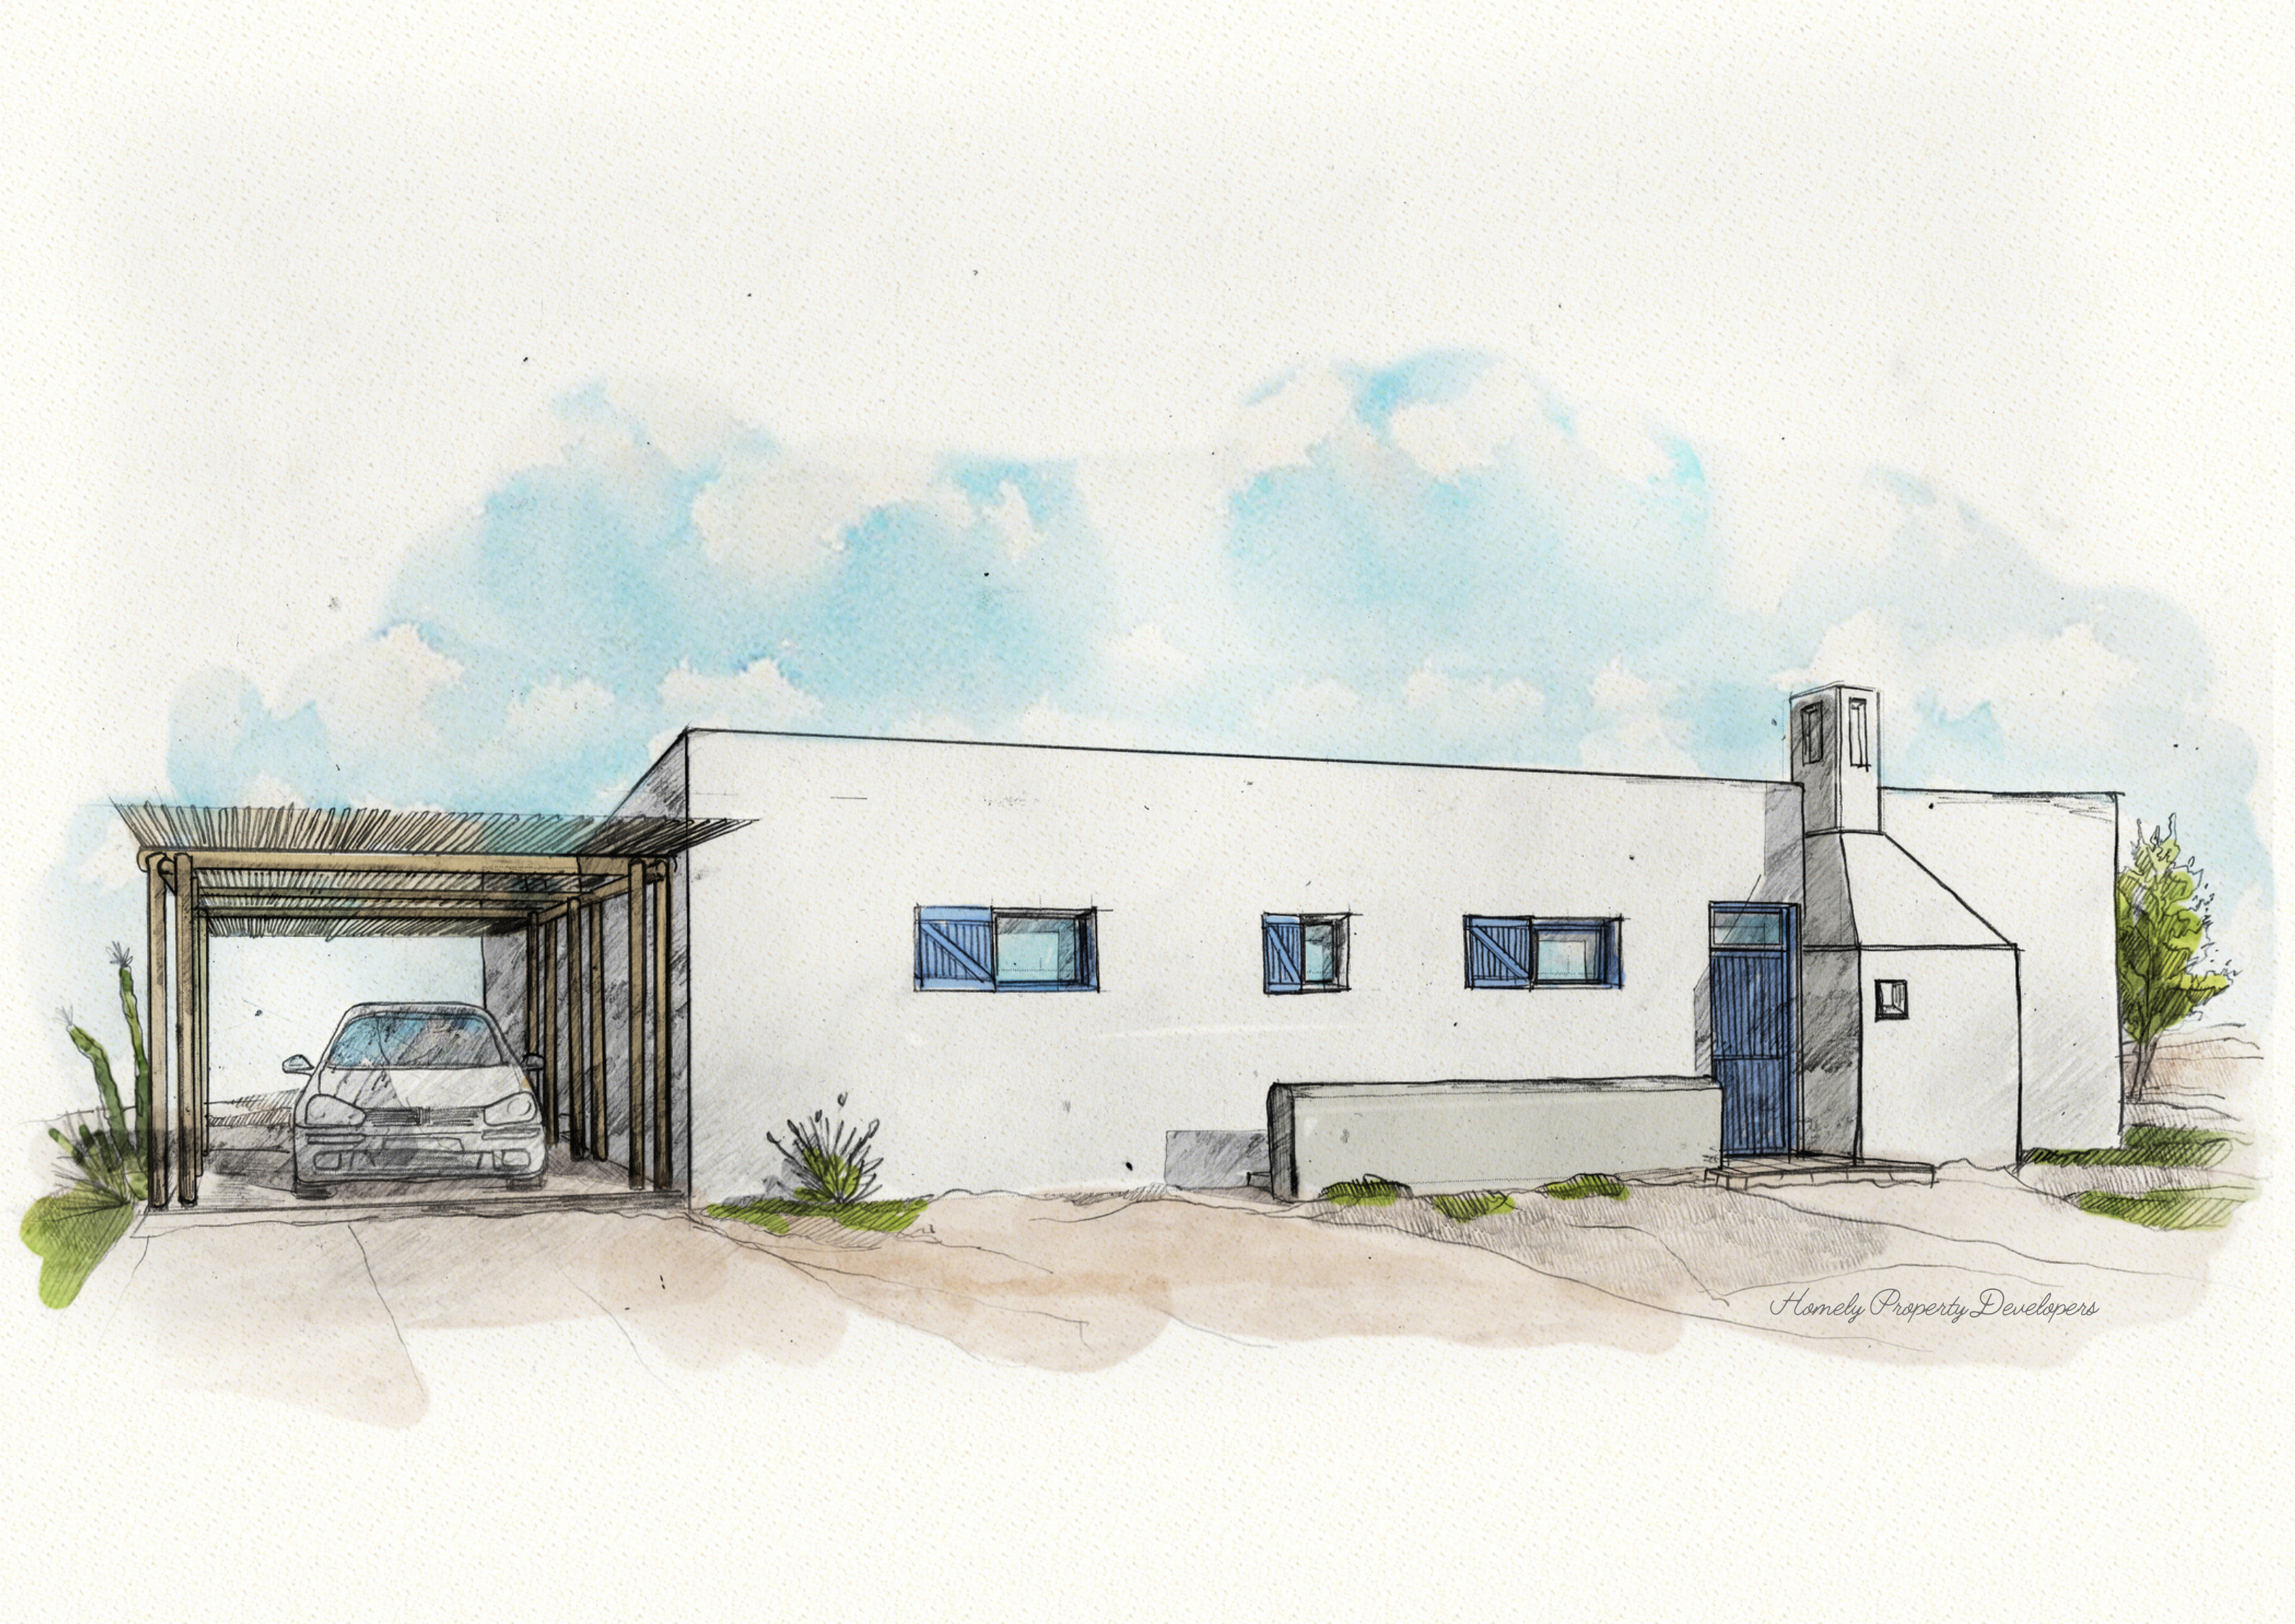

Design P1-F

95sqm

Homely Property Developers

Design P2-F

110sqm

Homely Property Developers

GROUND FLOOR PLAN - P2
SCALE 1:100

FLOOR AREAS (incl. walls):		
Ground Floor	-	70m ²
Patio	-	20m ²
Shaded Parking	-	20m ²
TOTAL	-	110m²

Design P3-F

136sqm

Homely Property Developers

GROUND FLOOR PLAN - P3

SCALE 1:100

FLOOR AREAS (incl. walls):		
Ground Floor	-	90m ²
Patio	-	26m ²
Shaded Parking	-	20m ²
TOTAL	-	136m²

Design P4-F

167sqm