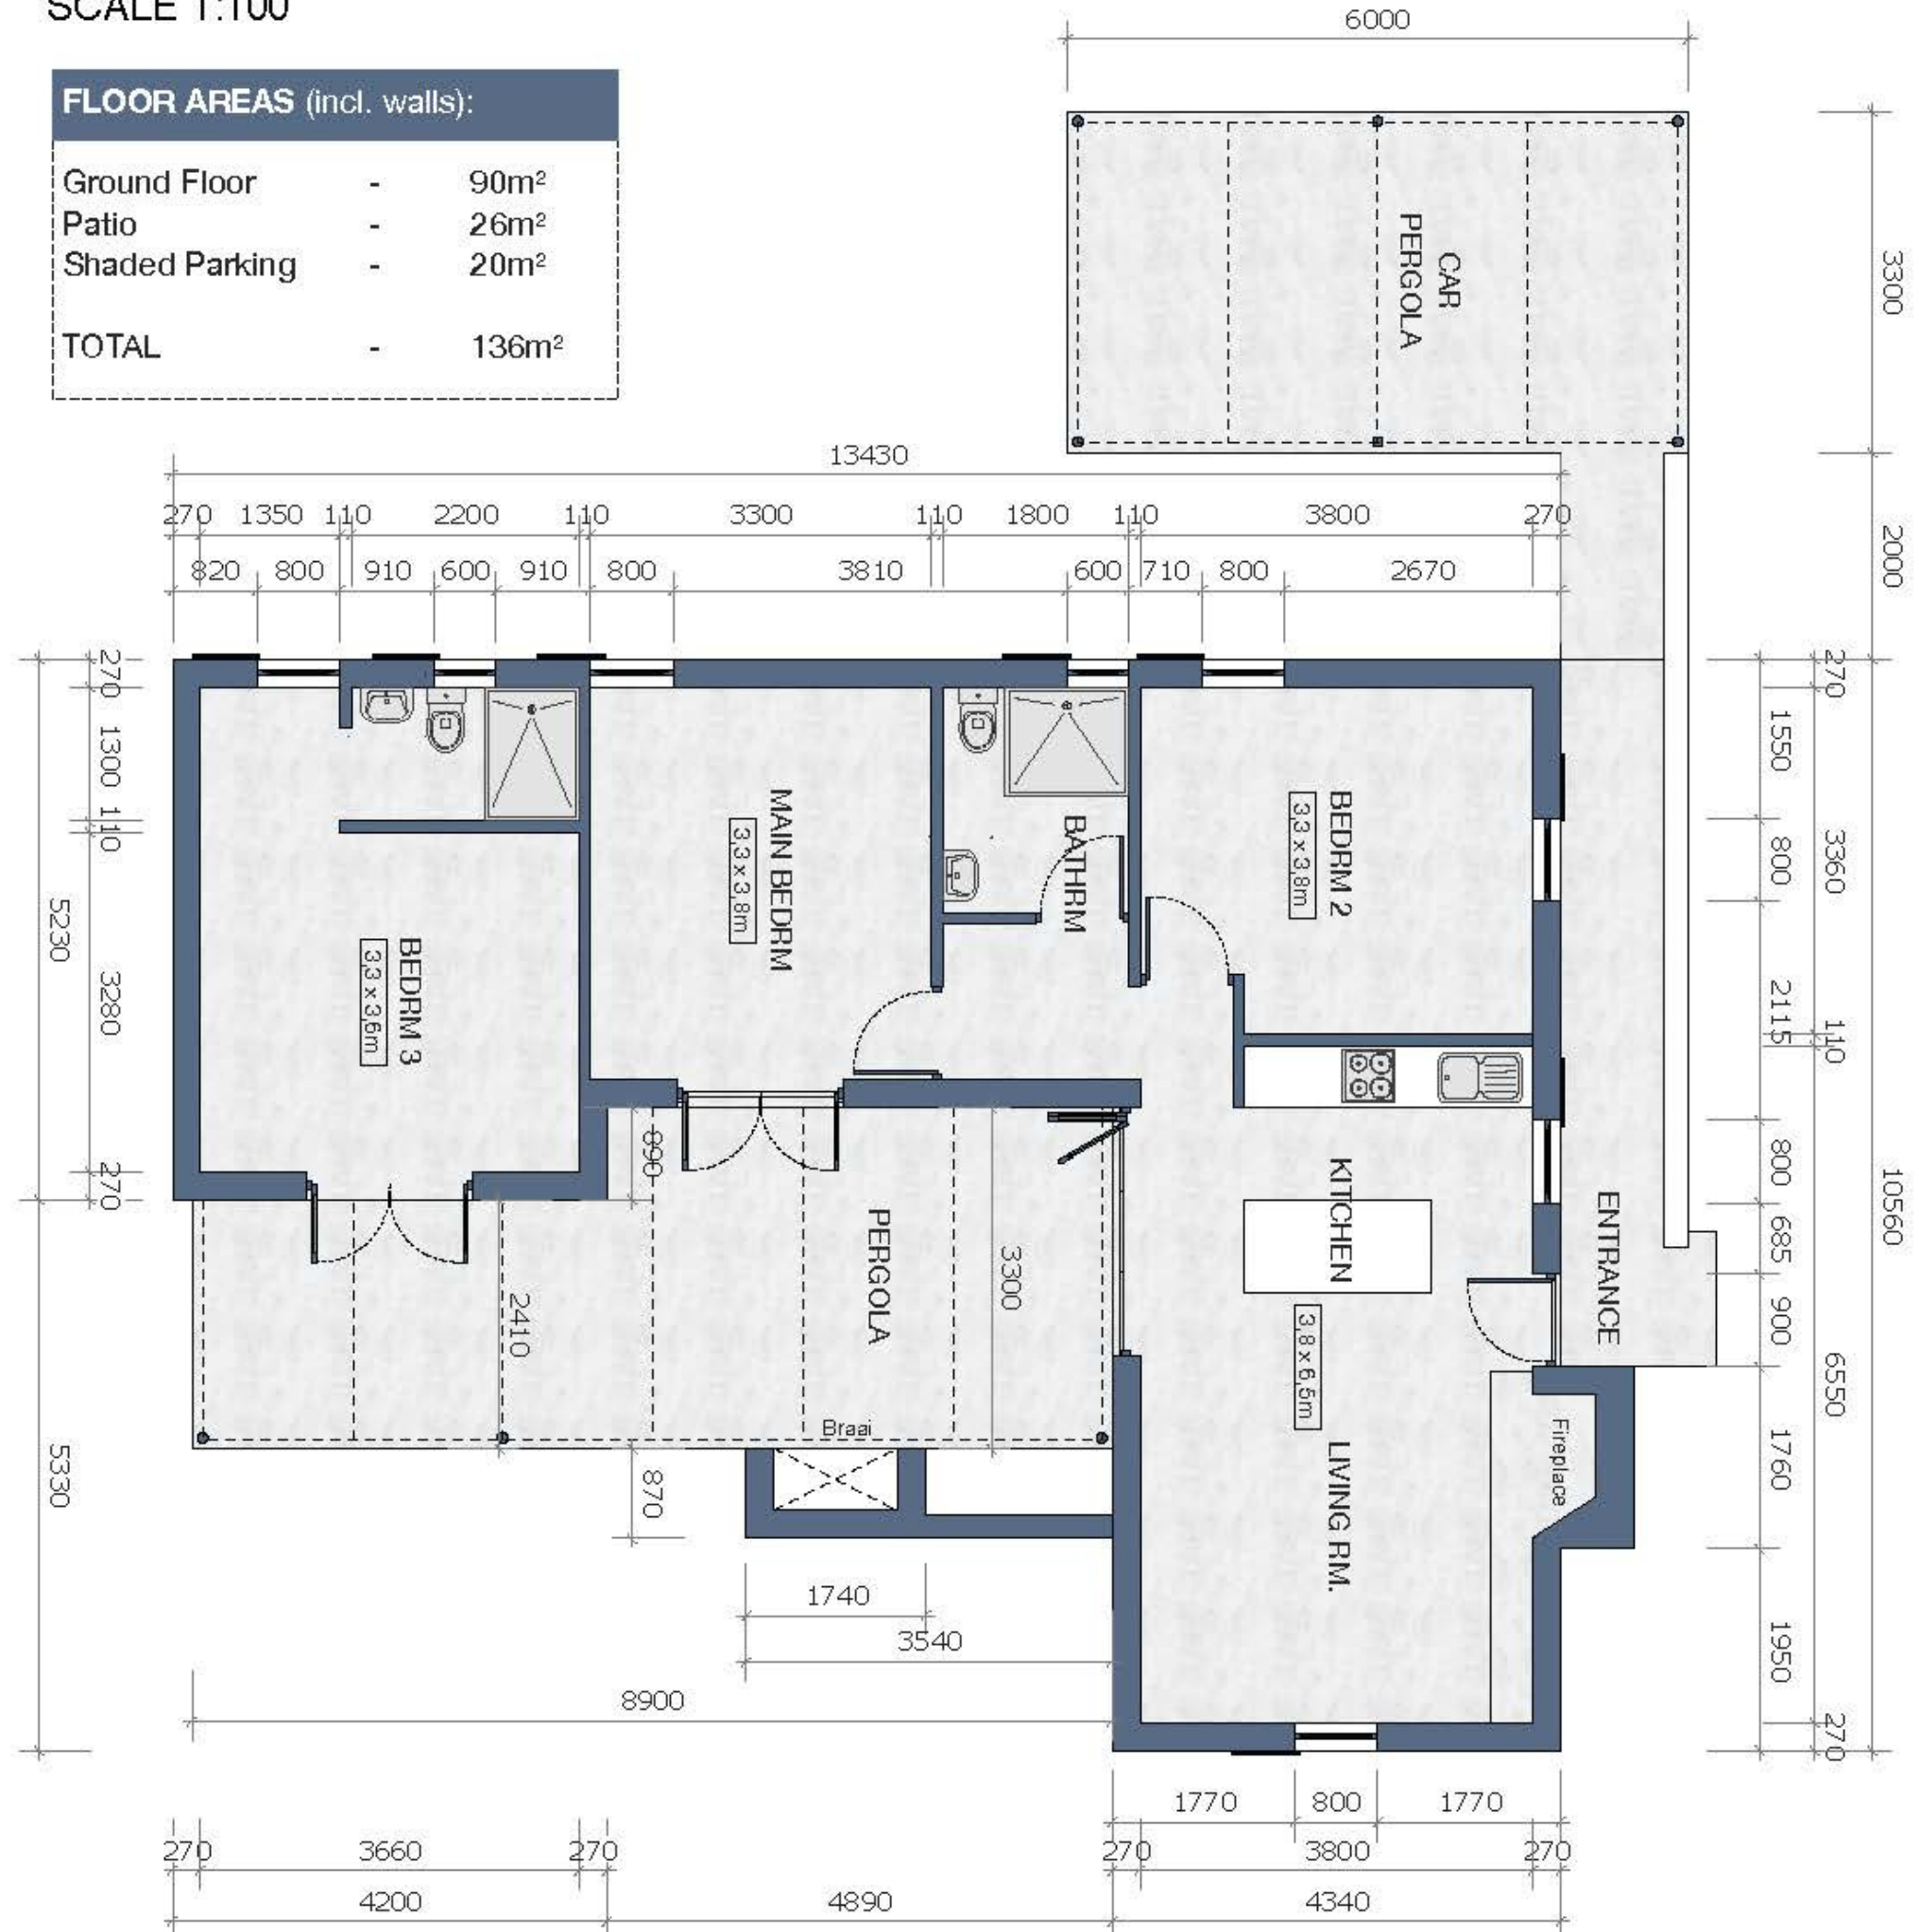

Design P1-F

95sqm

Homely Property Developers

Design P2-F

110sqm

Homely Property Developers

GROUND FLOOR PLAN - P2
SCALE 1:100

FLOOR AREAS (incl. walls):		
Ground Floor	-	70m ²
Patio	-	20m ²
Shaded Parking	-	20m ²
TOTAL	-	110m²

Design P3-F

136sqm

Homely Property Developers

GROUND FLOOR PLAN - P3

SCALE 1:100

FLOOR AREAS (incl. walls):		
Ground Floor	-	90m ²
Patio	-	26m ²
Shaded Parking	-	20m ²
TOTAL	-	136m²

Design P4-F

167sqm

GROUND FLOOR PLAN - P2
SCALE 1:100

FLOOR AREAS (incl. walls):		
Ground Floor	-	70m ²
Patio	-	20m ²
Shaded Parking	-	20m ²
TOTAL	-	110m²

Design P3-P

136sqm

Homely Property Developers

GROUND FLOOR PLAN - P3

SCALE 1:100

FLOOR AREAS (incl. walls):

Ground Floor	-	90m ²
Patio	-	26m ²
Shaded Parking	-	20m ²
TOTAL	-	136m²

Design P4-P

167sqm

Homely Property Developers

FLOOR AREAS (incl. walls):		
Ground Floor	-	117m ²
Patio	-	30m ²
Shaded Parking	-	20m ²
TOTAL	-	167m²