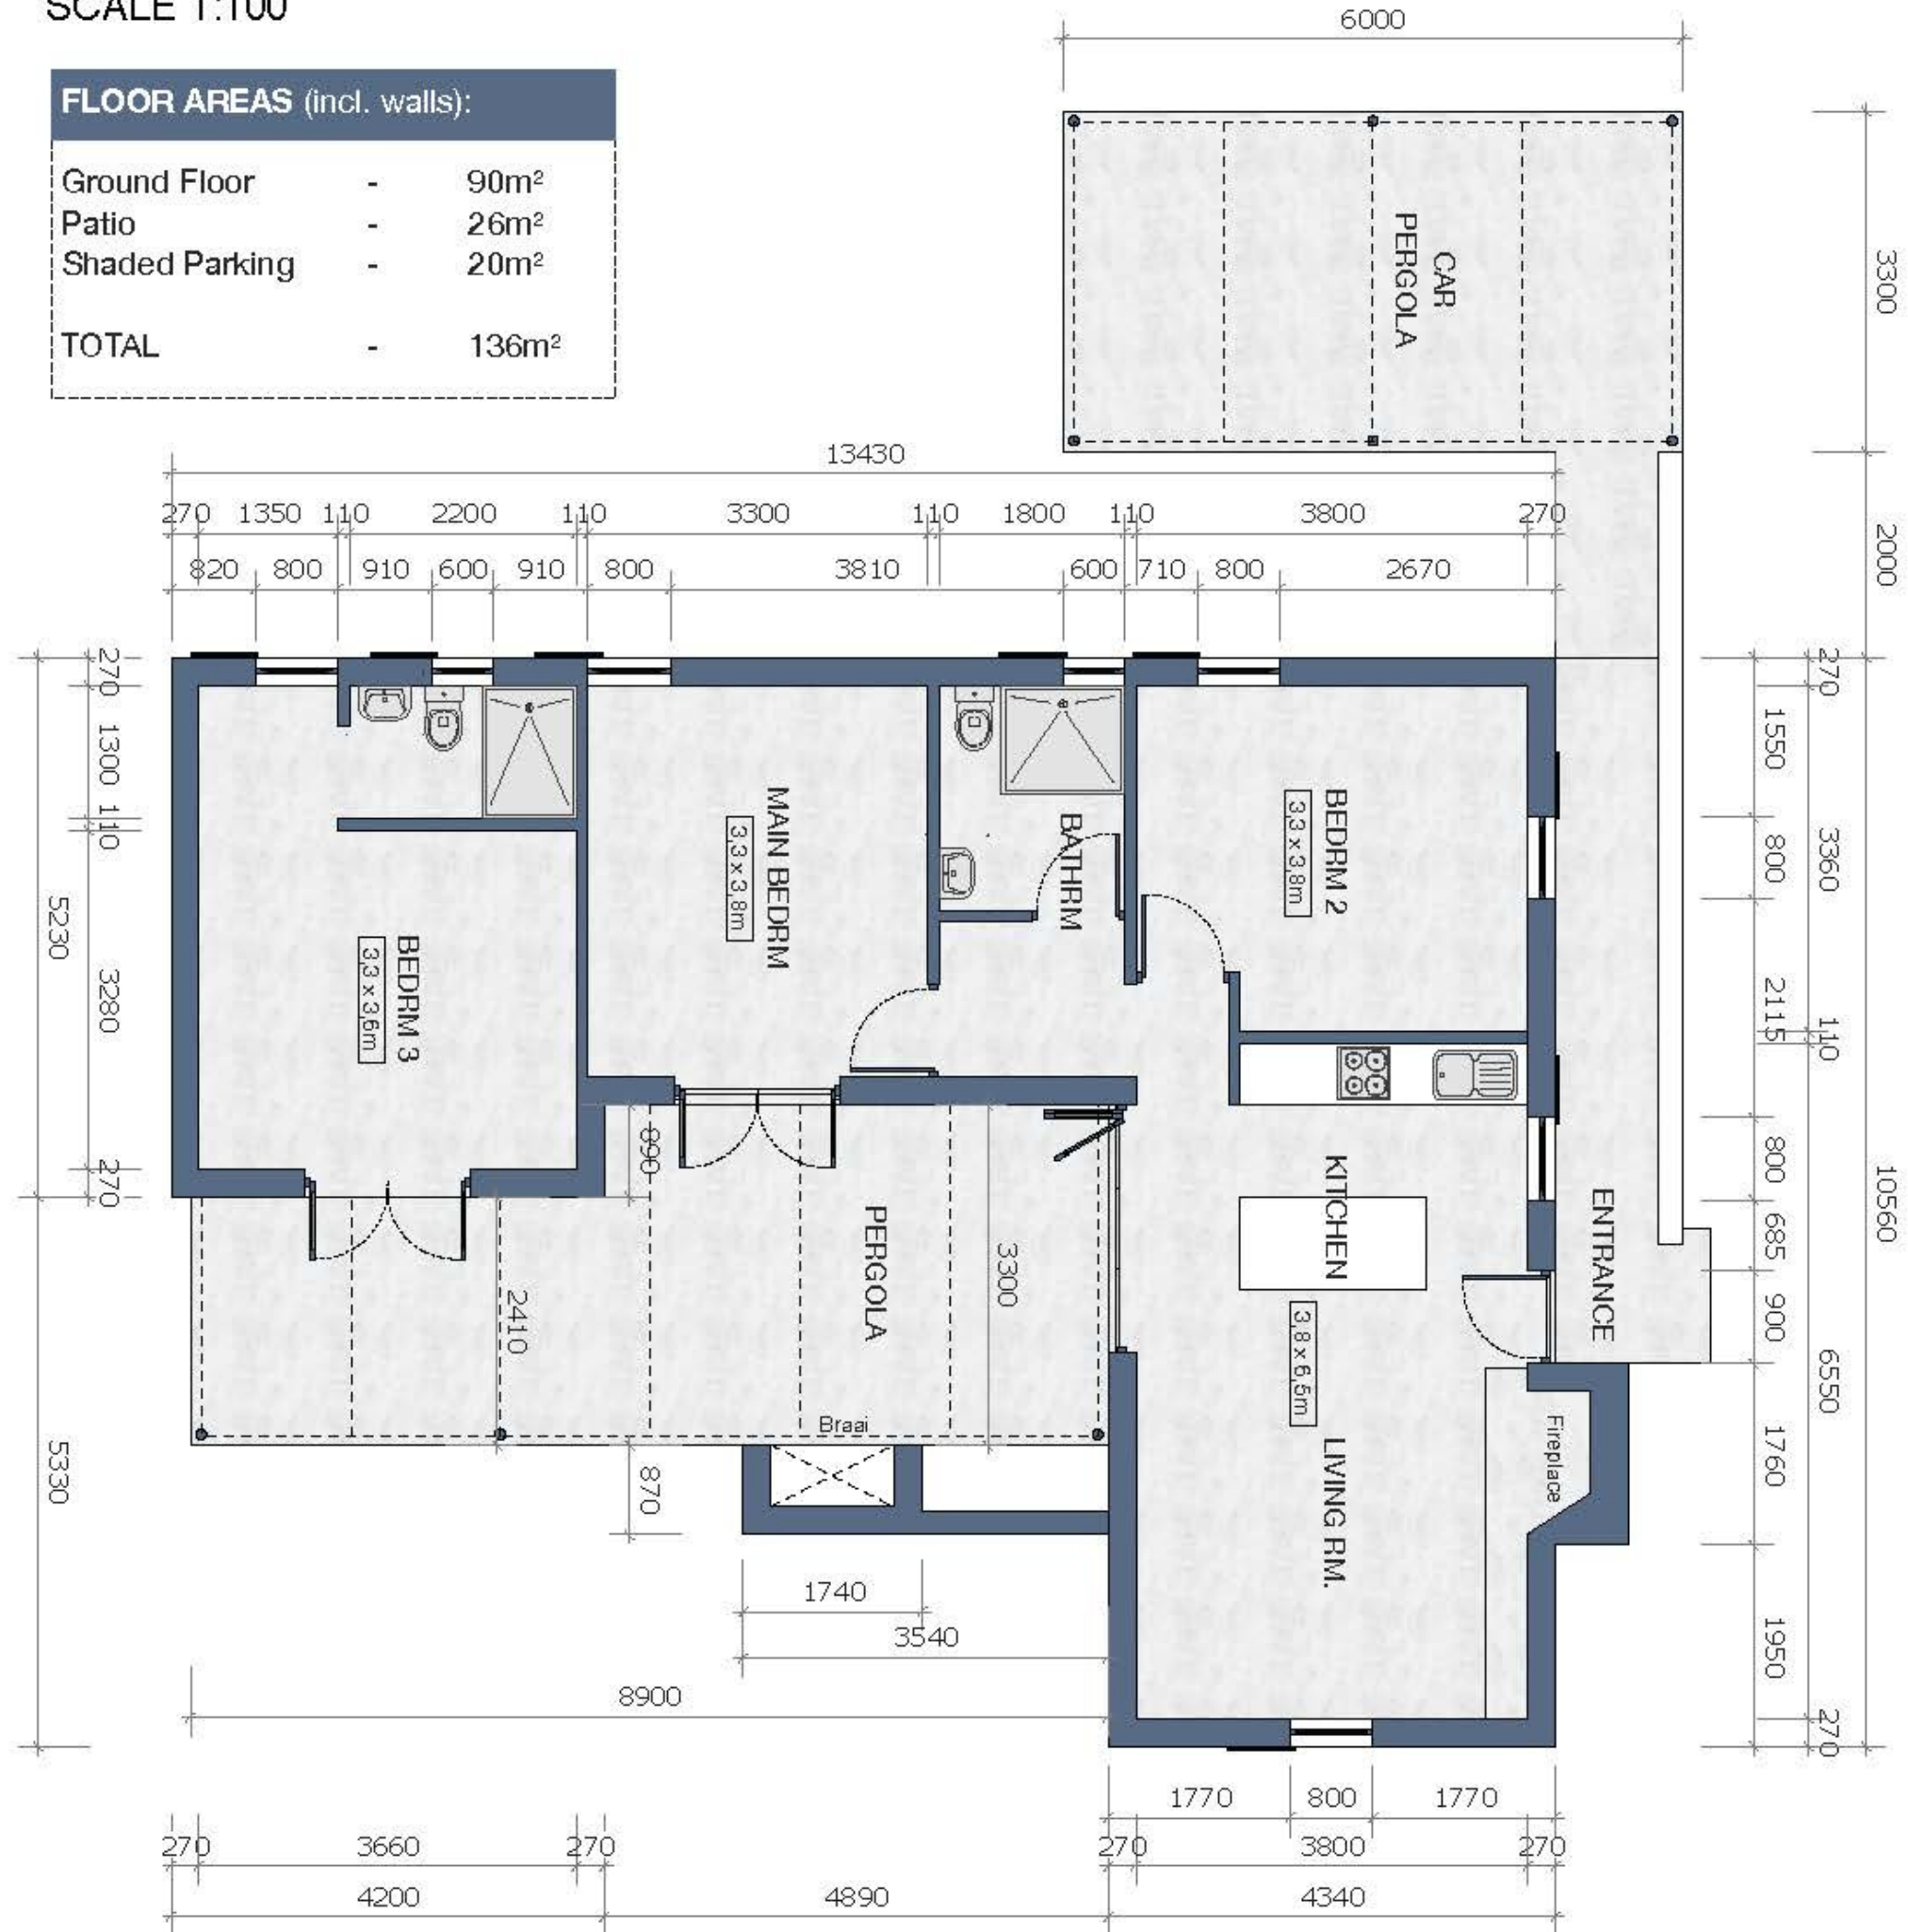

Design P1-F

95sqm

Homely Property Developers

Design P2-F

110sqm

Homely Property Developers

GROUND FLOOR PLAN - P2
SCALE 1:100

FLOOR AREAS (incl. walls):		
Ground Floor	-	70m ²
Patio	-	20m ²
Shaded Parking	-	20m ²
TOTAL	-	110m²

Design P3-F

136sqm

Homely Property Developers

GROUND FLOOR PLAN - P3

SCALE 1:100

FLOOR AREAS (incl. walls):		
Ground Floor	-	90m ²
Patio	-	26m ²
Shaded Parking	-	20m ²
TOTAL	-	136m²

Design P4-F

167sqm

GROUND FLOOR PLAN - P2
SCALE 1:100

FLOOR AREAS (incl. walls):		
Ground Floor	-	70m ²
Patio	-	20m ²
Shaded Parking	-	20m ²
TOTAL	-	110m²

Design P3-P

136sqm

Homely Property Developers

GROUND FLOOR PLAN - P3

SCALE 1:100

FLOOR AREAS (incl. walls):

Ground Floor	-	90m ²
Patio	-	26m ²
Shaded Parking	-	20m ²
TOTAL	-	136m²

Design P4-P

167sqm

Homely Property Developers

FLOOR AREAS (incl. walls):		
Ground Floor	-	117m ²
Patio	-	30m ²
Shaded Parking	-	20m ²
TOTAL	-	167m²