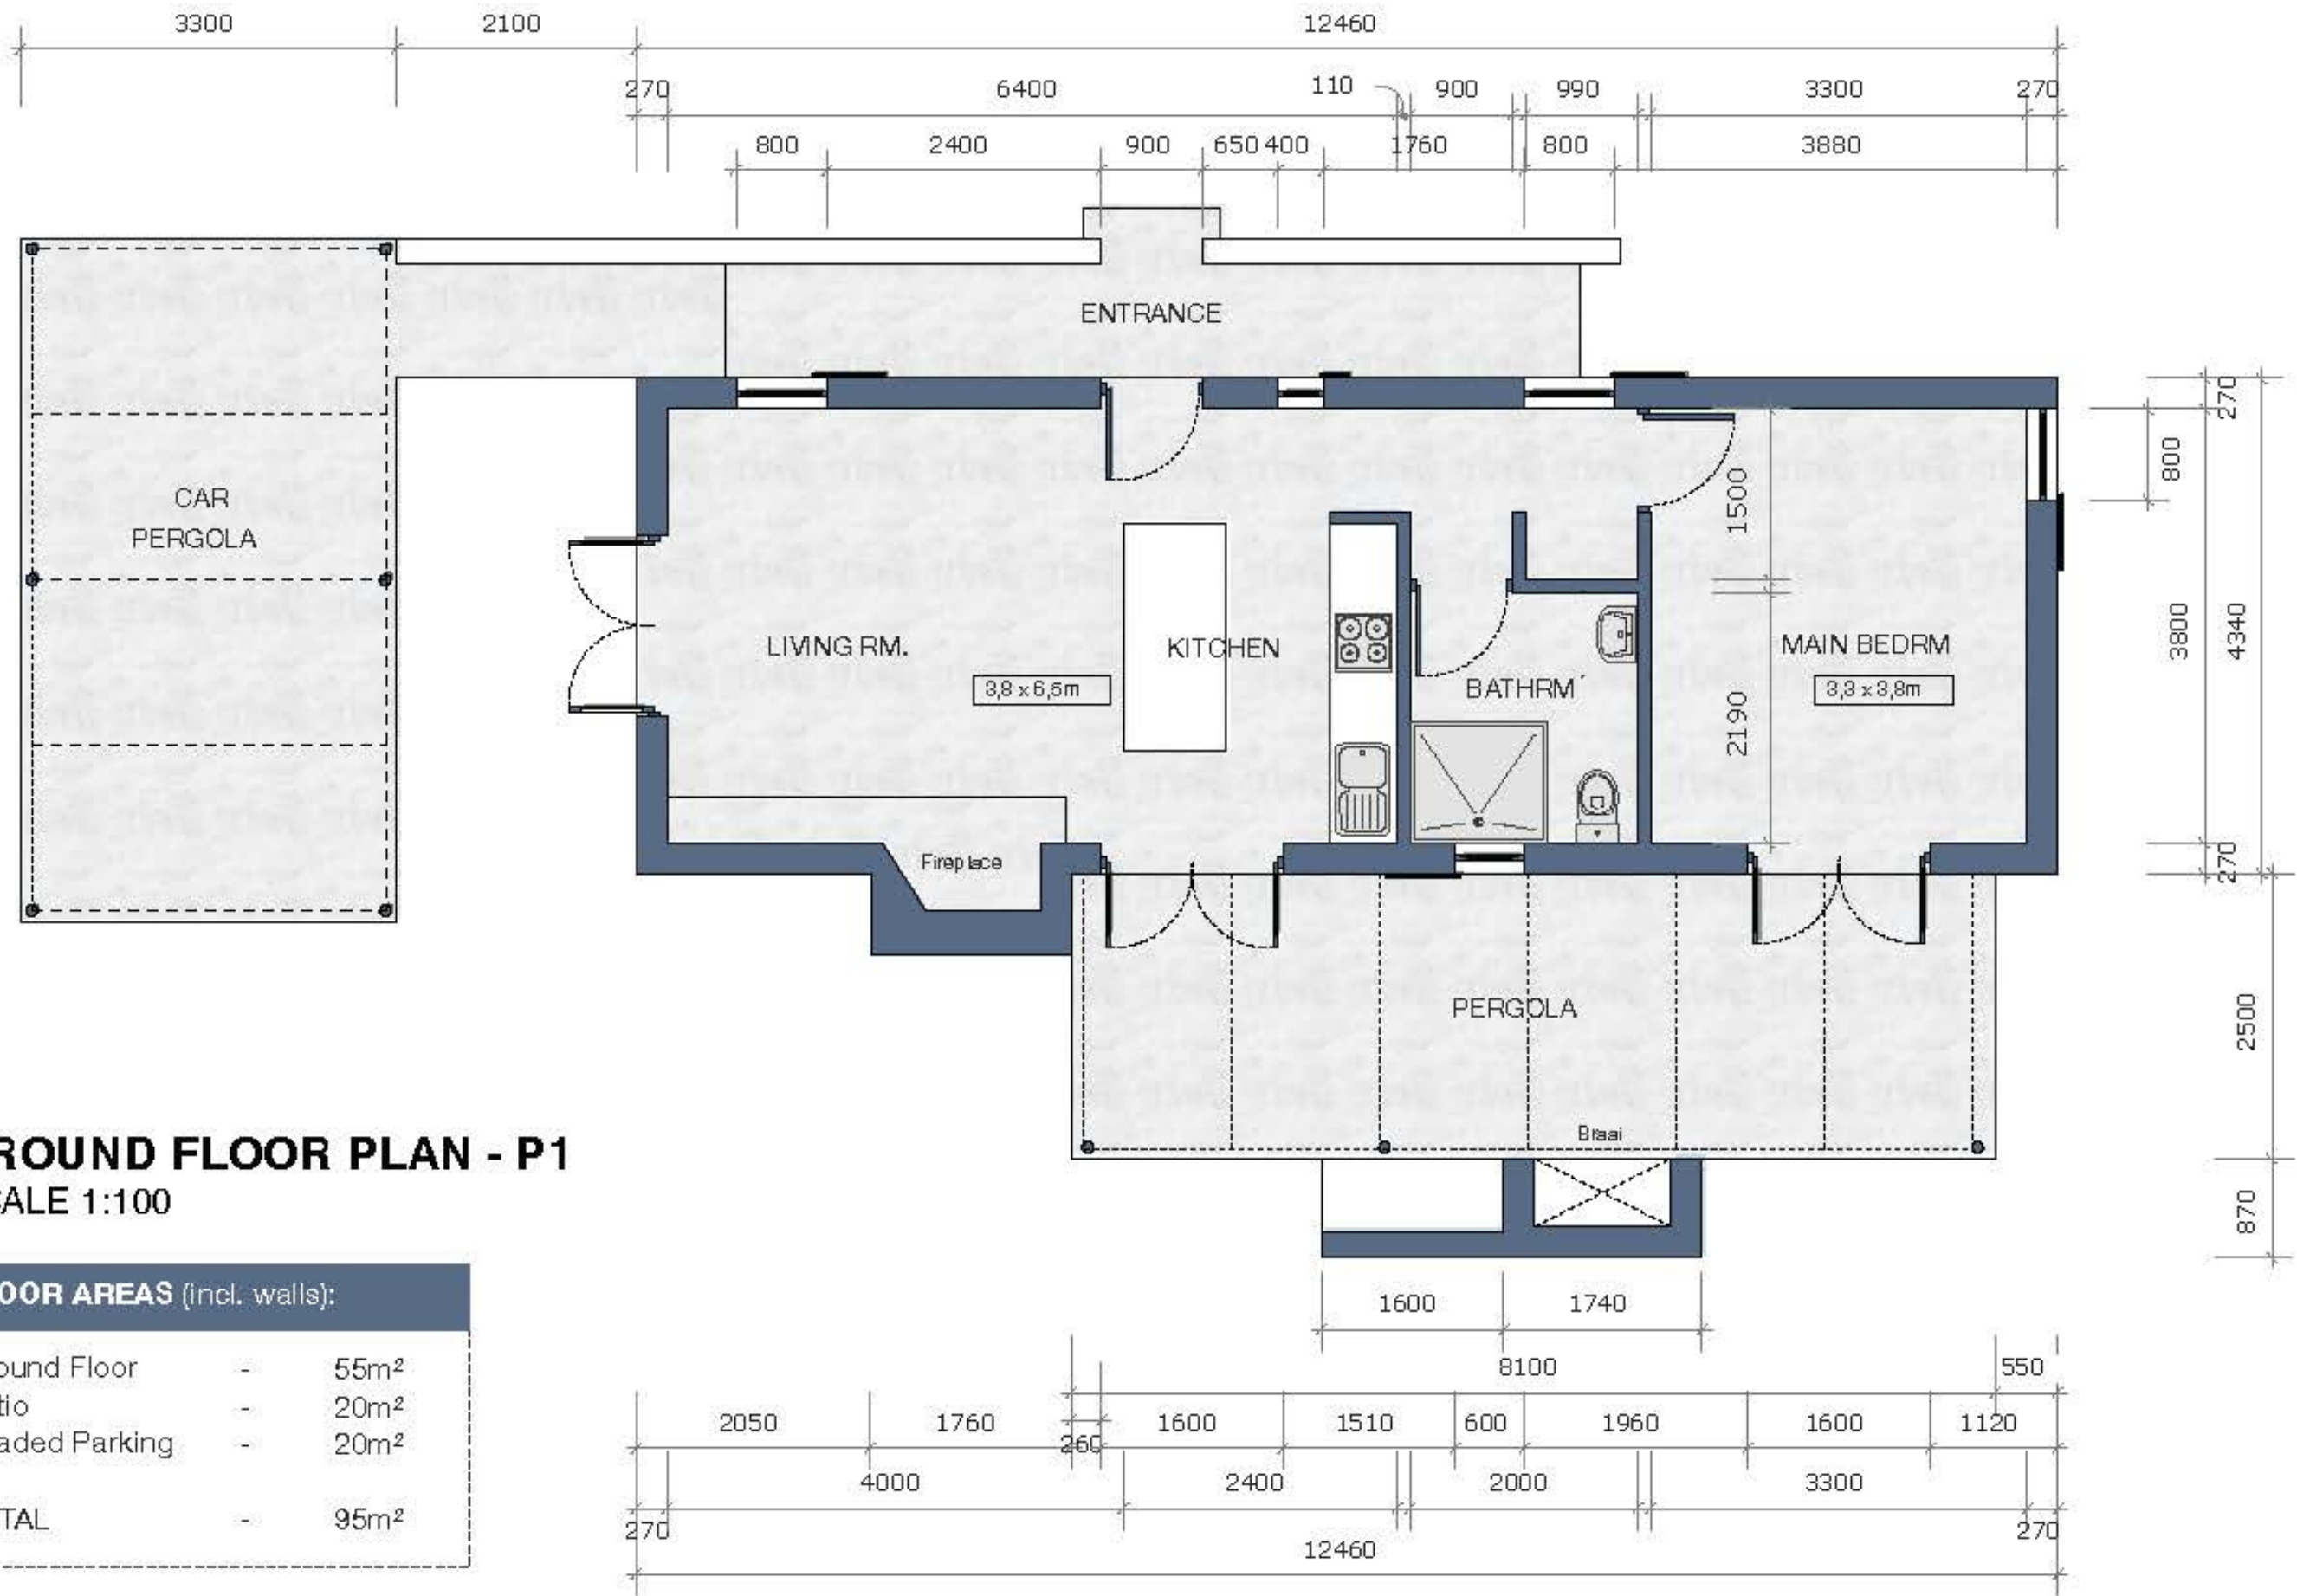

Design P1-F

95sqm

Homely Property Developers

Design P2-F

110sqm

Homely Property Developers

GROUND FLOOR PLAN - P2
SCALE 1:100

FLOOR AREAS (incl. walls):		
Ground Floor	-	70m ²
Patio	-	20m ²
Shaded Parking	-	20m ²
TOTAL	-	110m²

Design P3-F

136sqm

Homely Property Developers

GROUND FLOOR PLAN - P3

SCALE 1:100

FLOOR AREAS (incl. walls):		
Ground Floor	-	90m ²
Patio	-	26m ²
Shaded Parking	-	20m ²
TOTAL	-	136m²

Design P4-F

167sqm

GROUND FLOOR PLAN - P2
SCALE 1:100

FLOOR AREAS (incl. walls):		
Ground Floor	-	70m ²
Patio	-	20m ²
Shaded Parking	-	20m ²
TOTAL	-	110m²

Design P3-P

136sqm

Homely Property Developers

GROUND FLOOR PLAN - P3

SCALE 1:100

FLOOR AREAS (incl. walls):

Ground Floor	-	90m ²
Patio	-	26m ²
Shaded Parking	-	20m ²
TOTAL	-	136m²

Design P4-P

167sqm

Homely Property Developers

FLOOR AREAS (incl. walls):		
Ground Floor	-	117m ²
Patio	-	30m ²
Shaded Parking	-	20m ²
TOTAL	-	167m²