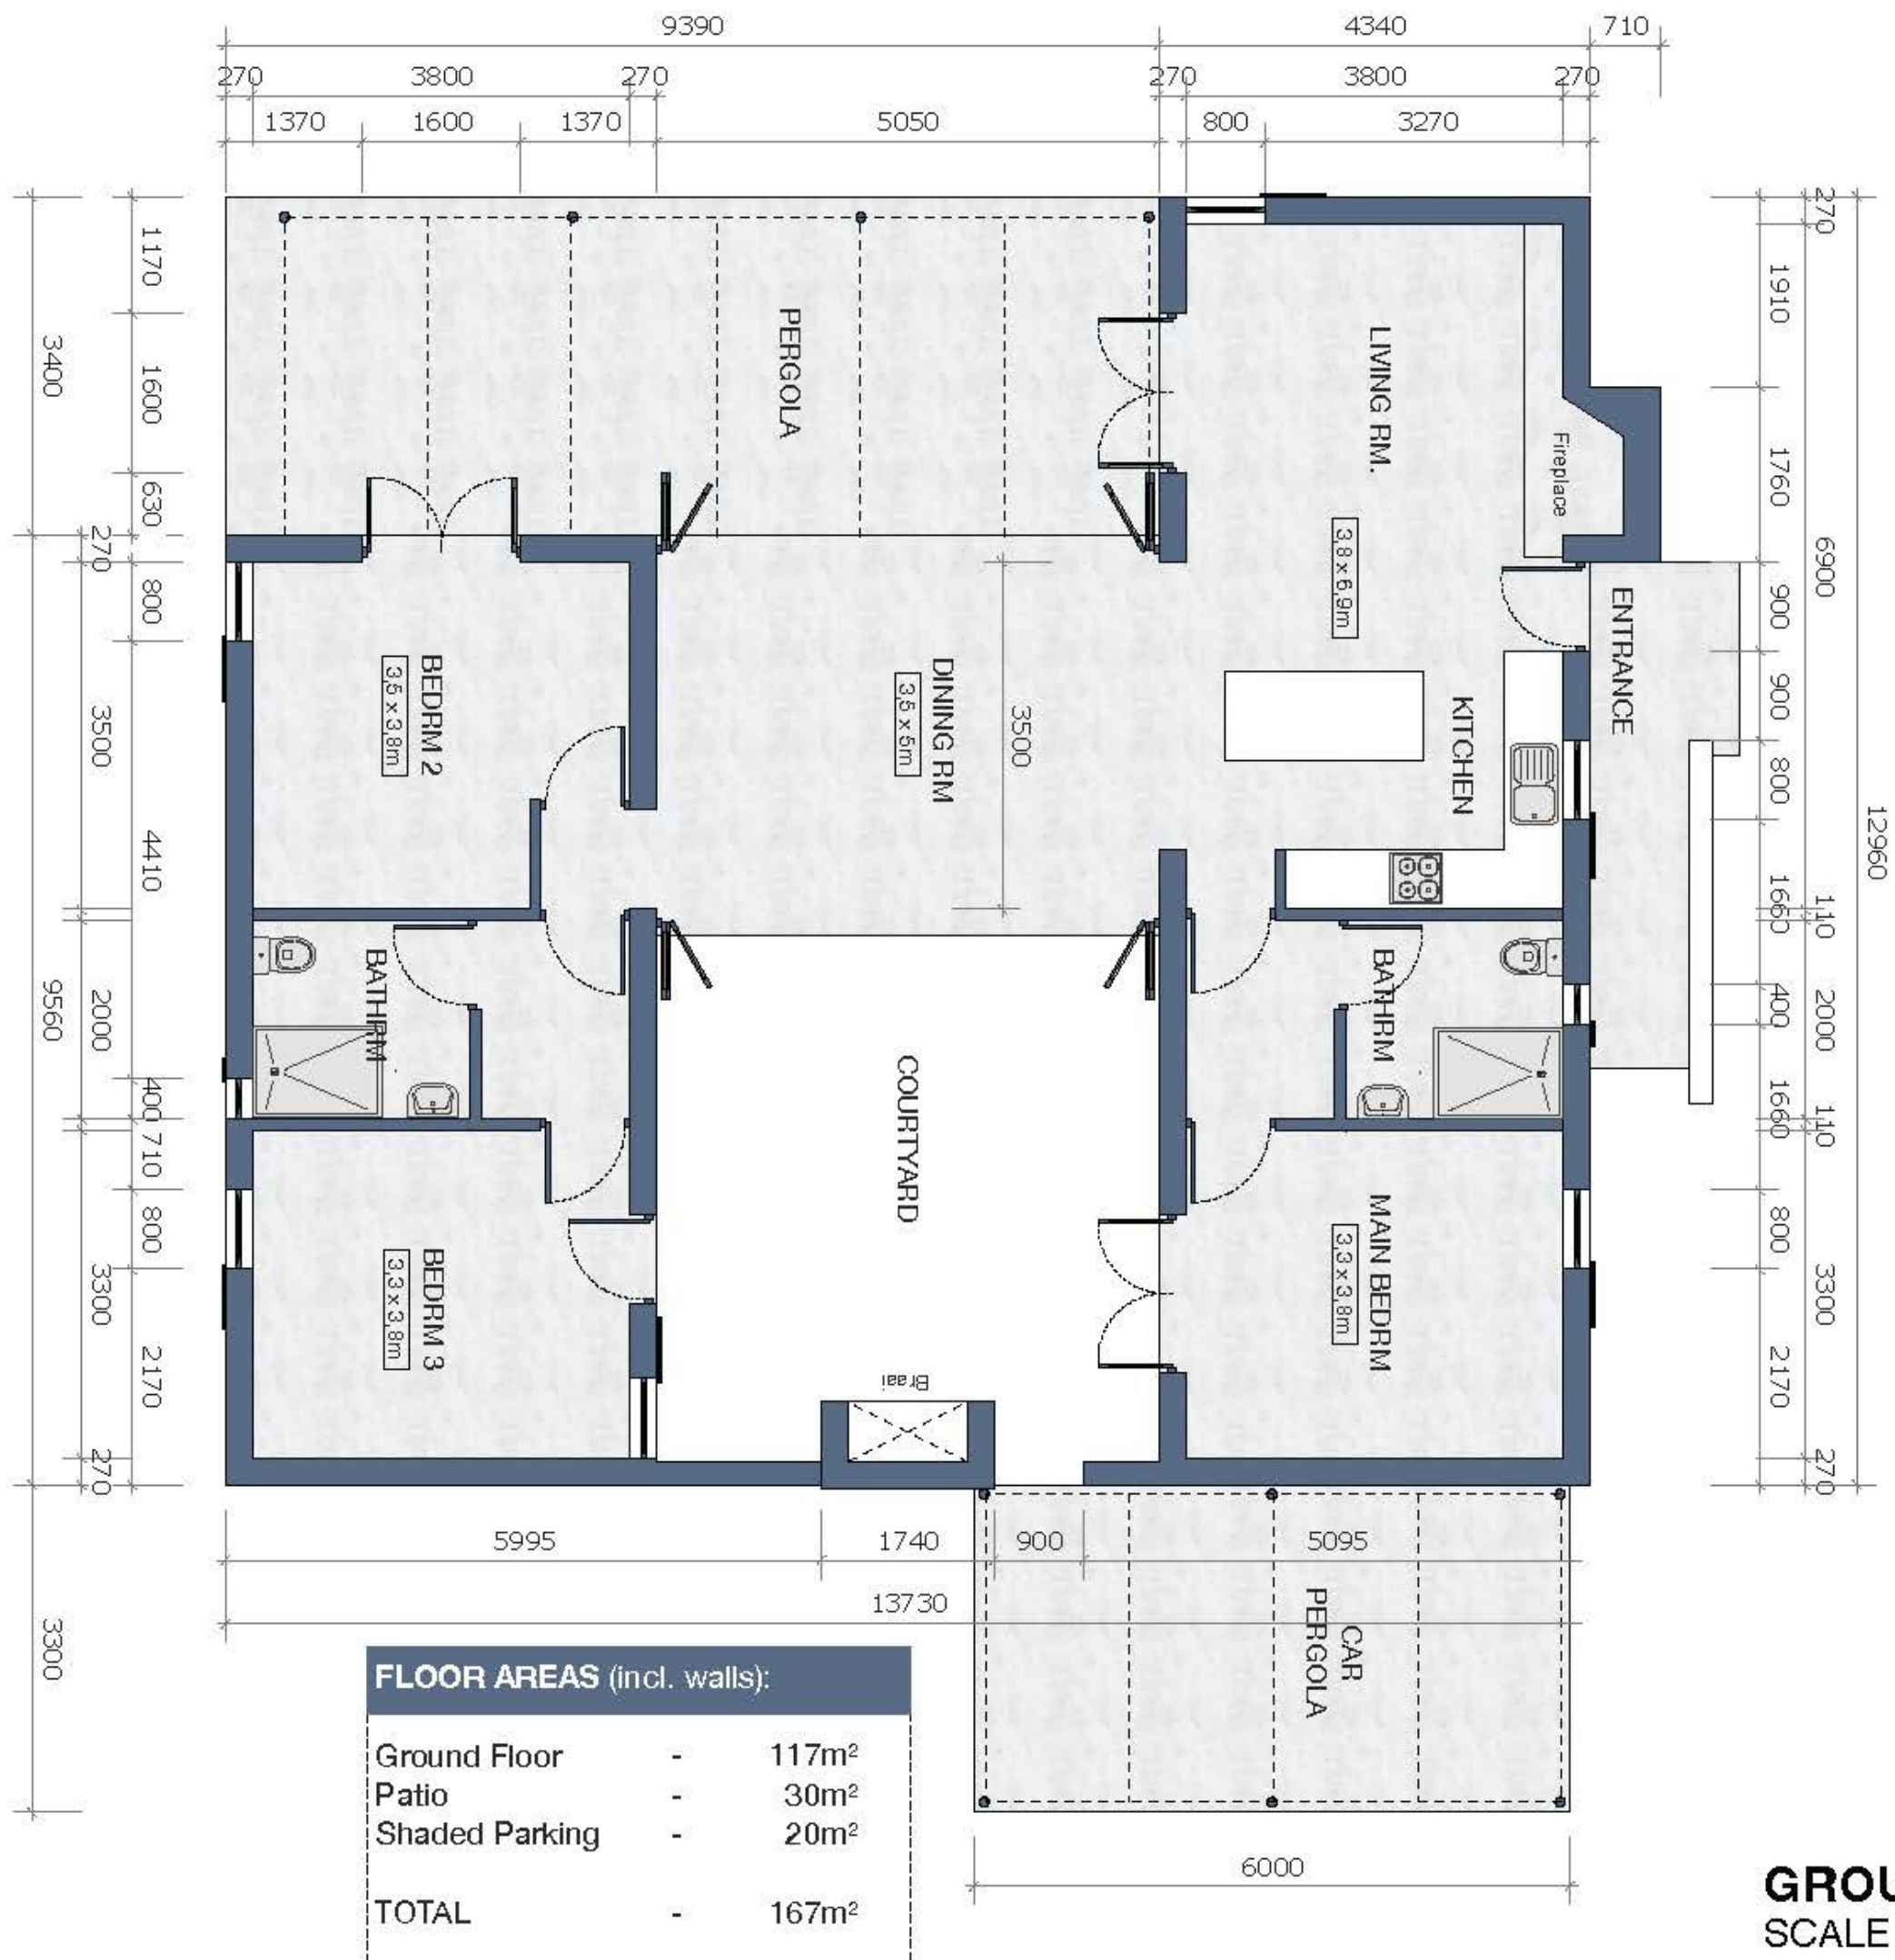

Design P1-F

95sqm

Homely Property Developers

Design P2-F

110sqm

Homely Property Developers

GROUND FLOOR PLAN - P2
SCALE 1:100

FLOOR AREAS (incl. walls):		
Ground Floor	-	70m ²
Patio	-	20m ²
Shaded Parking	-	20m ²
TOTAL	-	110m²

Design P3-F

136sqm

Homely Property Developers

GROUND FLOOR PLAN - P3

SCALE 1:100

FLOOR AREAS (incl. walls):		
Ground Floor	-	90m ²
Patio	-	26m ²
Shaded Parking	-	20m ²
TOTAL	-	136m²

Design P4-F

167sqm

GROUND FLOOR PLAN - P2
SCALE 1:100

FLOOR AREAS (incl. walls):		
Ground Floor	-	70m ²
Patio	-	20m ²
Shaded Parking	-	20m ²
TOTAL	-	110m²

Design P3-P

136sqm

Homely Property Developers

GROUND FLOOR PLAN - P3

SCALE 1:100

FLOOR AREAS (incl. walls):

Ground Floor	-	90m ²
Patio	-	26m ²
Shaded Parking	-	20m ²
TOTAL	-	136m²

Design P4-P

167sqm

Homely Property Developers

FLOOR AREAS (incl. walls):		
Ground Floor	-	117m ²
Patio	-	30m ²
Shaded Parking	-	20m ²
TOTAL	-	167m²